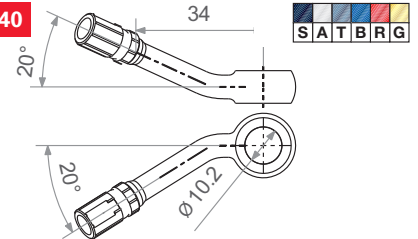

Anschlüsse Varioflexleitungen

Connectors Varioflex lines

Raccords pour système Varioflex

MV 10A00

MV 11A00

MV 10B20

MV 11B20

MV 10B30

MV 10B40

MV 10E20

MV 10C45

- = Schwarz, black, noire
- = Aluminium, aluminium
- = Edelstahl, stainless steel, inox
- = Titan, titanium, titane
- = Blau, blue, bleu
- = Rot, red, rouge
- = Gold, gold, aurifère

MV 11C45

MV 10D90

MV 11D90

MV 10K00

MV 988

3-Weg Verteiler

MV 989

Kupplung Vario