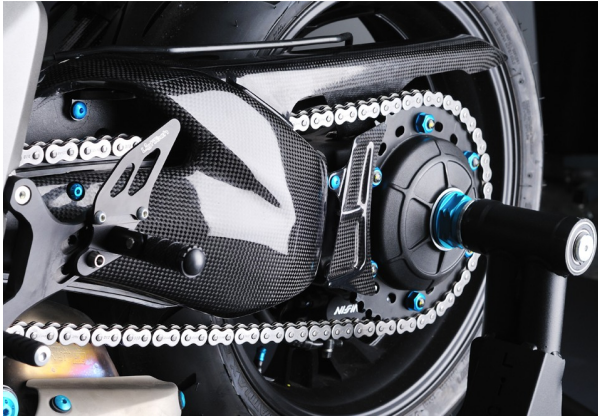

CARBON LIGHTTECH

FRAMSKÄRM, HUGGER, KEDJESKYDD

Märke	Modell	År	Framskärm	Hugger Bak	Kedjeskydd
Aprilia	RSV4	09-	CARA3010	CARA3020	CARA3012
Honda	CBR600RR	03-04	CARH7110	CARH7120	X
Honda	CBR600RR	05-06	CARH8910	CARH8920	X
Honda	CBR600RR	07-08	CARH6510	CARH8920	X
Honda	CBR600RR	09-	CARH6510	CARH8920	X
Honda	CBR1000RR	04-05	CARH7410	CARH7420	X
Honda	CBR1000RR	06-07	CARH7410	CARH7420	X
Honda	CBR1000RR	08-	CARH7610	CARH7620	X
Honda	CB1000R	08-	CARH7010	CARH7020	CARH7012
Kawasaki	ZX6R	07-08	CARK6310	X	X
Kawasaki	ZX6R	09-	CARK9510	CARK9520	CARK9512
Kawasaki	ZX10R	06-07	CARK6110	CARK6120	INGÅR!
Kawasaki	ZX10R	08-09	CARK9210	CARK9220	X
MV Agusta	F4 1000	04-	CARM9810	CARM9820	X
MV Agusta	F4 750	00-03	CARM9810	CARM9820	X
Suzuki	GSXR600/750	04-05	CARS8410	CARS8420	X
Suzuki	GSXR600/750	06-07	CARS6010	CARS6020	X
Suzuki	GSXR600/750	08-09	CARS6010	CARS6020	X
Suzuki	GSXR1000	05-06	CARS8810	CARS8820	X
Suzuki	GSXR1000	07-08	CARS8810	CARS8820	X
Suzuki	GSXR1000	09-	CARS6410	CARS6420	X
Yamaha	R6	2005	CARY9010	CARY9020	X
Yamaha	R6	06-09	CARY9910	CARY9920	X
Yamaha	FZ 1	06-	CARY4010	CARY4020	X
Yamaha	R1	04-06	CARY7810	CARY6620	INGÅR!
Yamaha	R1	07-08	CARY7810	CARY6620	INGÅR!
Yamaha	R1	09-	CARY9710	CARY9720	INGÅR!