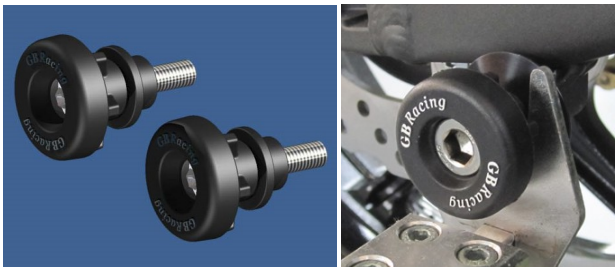

# KAWASAKI ZX-6R 09-10

STOCK Alternator Cover Art. Nr: 440-121

Pulse Cover Art. Nr: 440-123

Clutch Cover Art. Nr: 440-122

Engine Cover Set Art. Nr: 440-KIT16

Paddock Stand/Bobbin Kit Art. Nr: 444-125

Lower Chain Guard/Shark Fin Art. Nr: 440-22