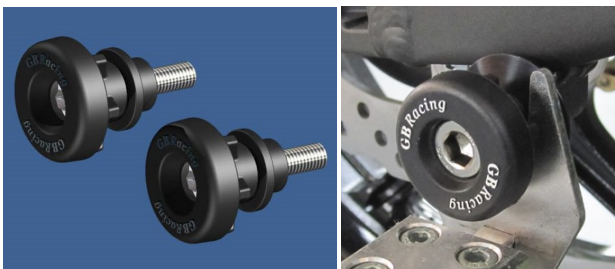

# KAWASAKI ZX-6R 07-08

STOCK Alternator Cover Art. Nr: 440-121

Pulse Cover Art. Nr: 440-124

Clutch Cover Art. Nr: 440-122

Engine Cover Set Art. Nr: 440-KIT18

Paddock Stand/Bobbin Kit Art. Nr: 444-125

Protection Bundle Art. Nr: 440-KIT19