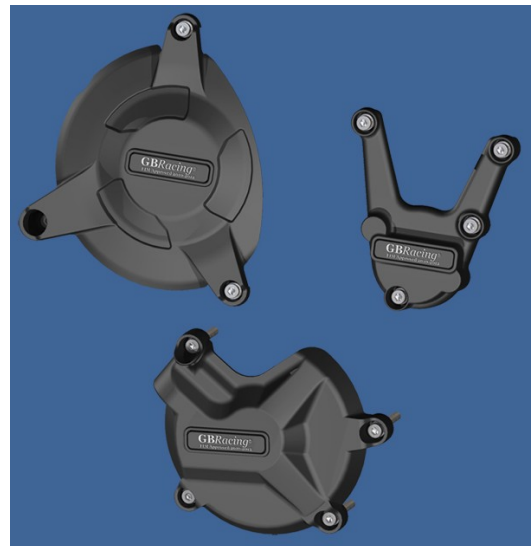

# BMW S1000RR 09-10

Alternator Cover Art. Nr: 440-145

Clutch Cover Art. Nr: 440-146

Pulse Cover Art. Nr: 440-147

Engine Cover Set Art. Nr: 440-KIT37

Paddock Stand/Bobbin Kit Art. Nr: 444-800

Protection Bundle Art. Nr: 440-KIT38

Lower Chain Guard/Shark Fin Art. Nr: 440-23

# HONDA CBR600RR 07-10

STOCK Alternator Cover  
Art. Nr: 440-141

RACE KIT Alternator Cover  
Art. Nr: 440-142

Pulse Cover  
Art. Nr: 440-144

Clutch Cover  
Art. Nr: 440-143

STOCK Engine Cover Set  
Art. Nr: 440-KIT34

Universal Lower Chain Guard  
Art. Nr: 440-20