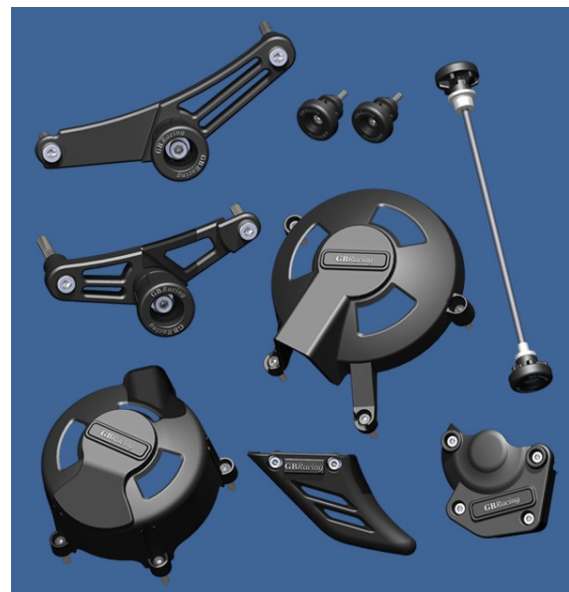

Race Kit Engine Cover Set Art. Nr: 440-KIT2

Frame Sliders Kit Art. Nr: 444-675

Replacement Mushroom

Left Side Art. Nr: 444-10

Right Side Art. Nr: 444-11

# TRIUMPH Daytona 675 06-10

Front Spindle Protectors **Art. Nr: 441-10**

Lower Chain Guard  
**Art. Nr: 440-10**

Paddock Stand/Bobbin Kit  
**Art. Nr: 444-600**

Std. Protection Bundle **Art. Nr: 440-KIT3**

## TRIUMPH Street Triple R 07-10

Stock Generator Cover Art. Nr: 440-100

Pulse Cover Art. Nr: 440-103

Clutch Cover Art. Nr: 440-102

Std.Engine Cover Set Art. Nr: 440-KIT1

Paddock Stand/Bobbin Kit  
Art. Nr: 444-600