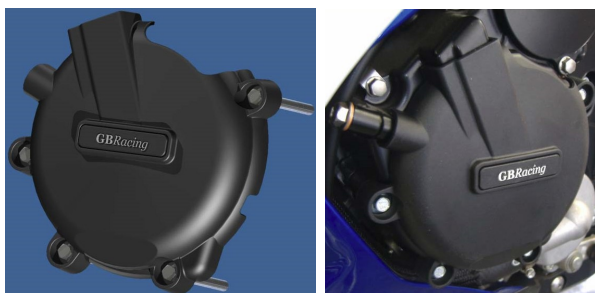

Generator Cover Art. Nr: 440-113