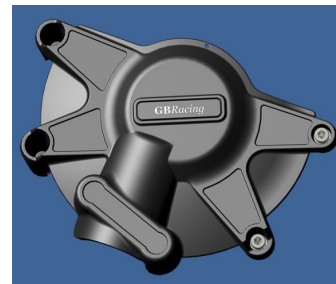

# YAMAHA YZF-R1 09-10

Std. Generator Cover Art. Nr: 440-129

KIT Generator Cover Art. Nr: 440-130

Pulse Cover Art. Nr: 440-132

Clutch Cover Art. Nr: 440-131

Std. Engine Cover Set Art. Nr: 440-KIT22

KIT Engine Cover Set Art. Nr: 440-KIT23