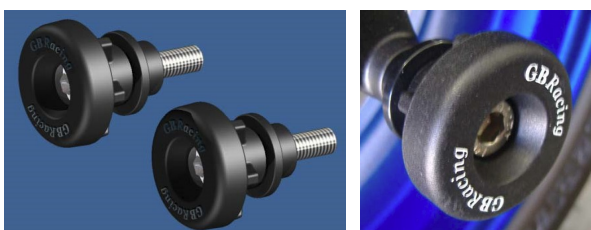

Paddock Stand/Bobbin Kit Art. Nr: 444-800