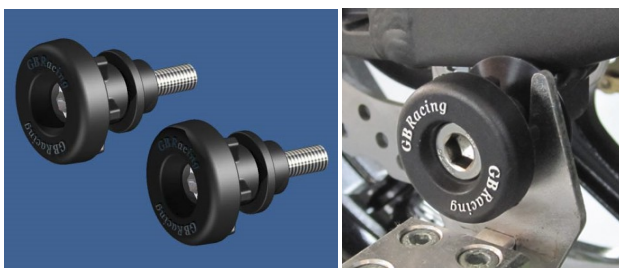

Paddock Stand/Bobbin Kit Art. Nr: 444-125