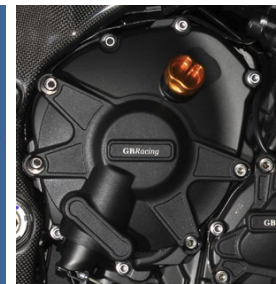

# YAMAHA YZF-R1 09-10

Std. Generator Cover Art. Nr: 440-129

KIT Generator Cover Art. Nr: 440-130

Pulse Cover Art. Nr: 440-132

Clutch Cover Art. Nr: 440-131

Std. Engine Cover Set Art. Nr: 440-KIT22

KIT Engine Cover Set Art. Nr: 440-KIT23