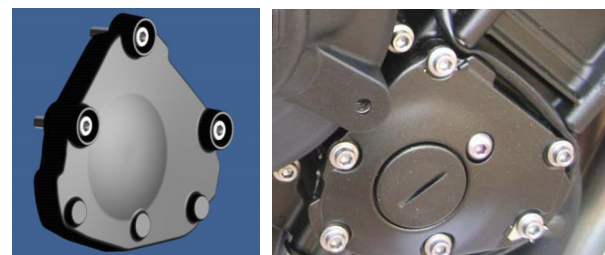

# YAMAHA YZF-R1 07-08

Generator Cover Art. Nr: 440-125

Crank Cover Art. Nr: 440-128

Clutch Cover Art. Nr: 440-126

Pulse Cover Art. Nr: 440-127

Engine Cover Set Art. Nr: 440-KIT20

Protection Bundle Art. Nr: 440-KIT21