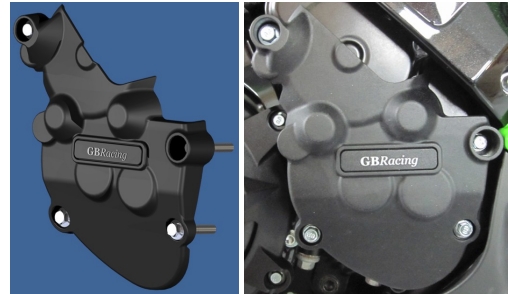

Stock Pulse Cover Art. Nr: 440-119