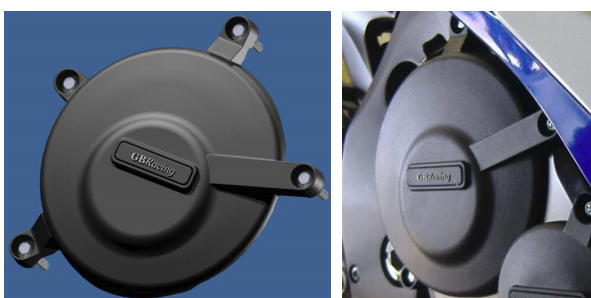

Clutch Cover Art. Nr: 440-114