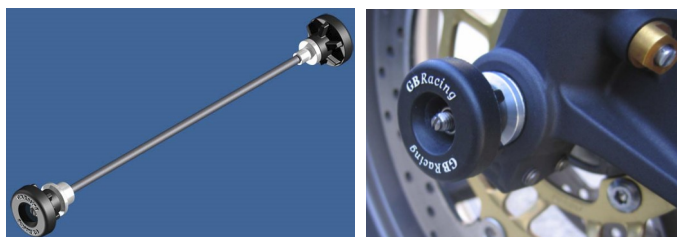

Front Spindle Protectors Art. Nr: 441-10